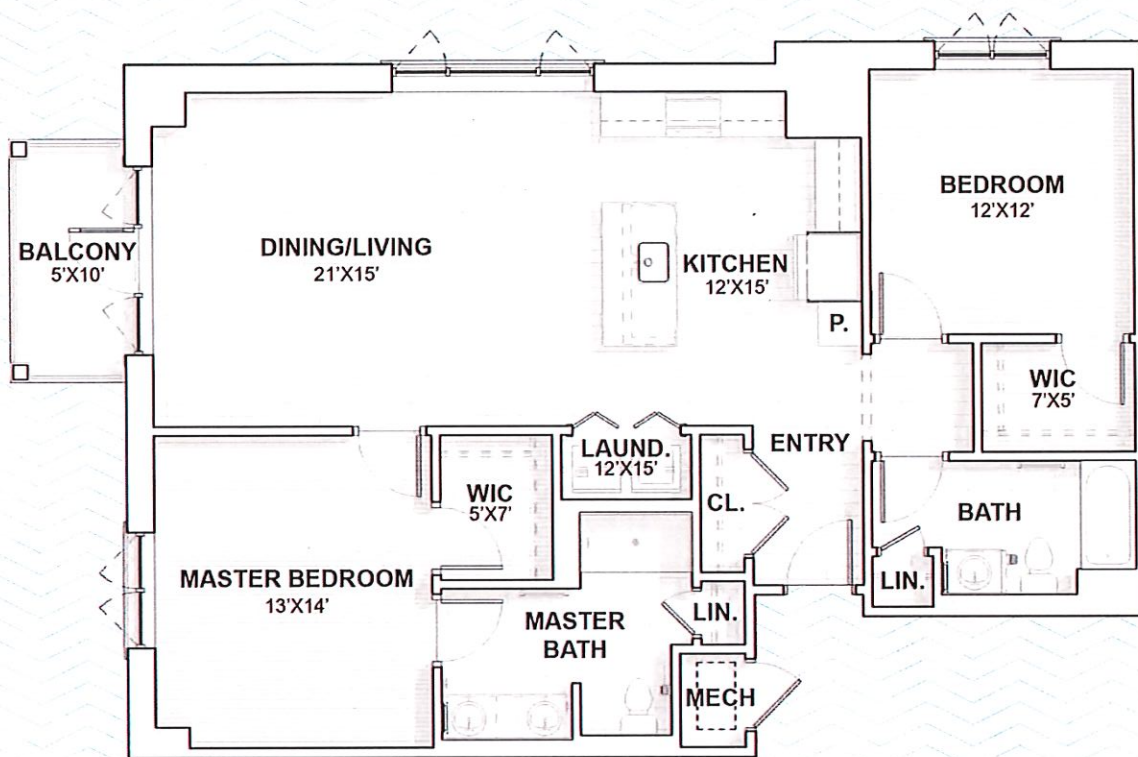

The LATTIMORE

2 bedrooms | 2 baths
1,262 square feet

THE BARCLAY
AT SOUTHPARK

Floor plans pictured are a representation. Actual floor plans may vary slightly.